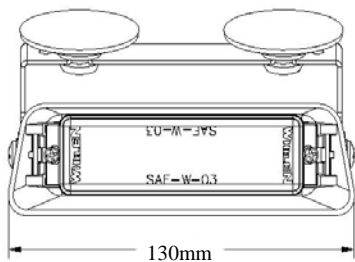

## FEATURES:

- Clear non-fluted lens and black moulded polycarbonate integrated hood and housing with bale bracket and two suction cups for mounting.
- Wide angle visibility and high intensity rivals strobe in performance while using only 30% of the amp draw.
- SmartLED® design requires no external flasher.
- Forty-five Scan-Lock™ flash patterns. Allows for Alternating (2x2 diodes) and Simultaneous patterns (for split models) and Steady-Burn.
- Split colours available.
- Fully encapsulated electronics provide full moisture and vibration protection.
- 2.4m straight cord and cigar plug with On/Off Switch and patterns control switch.
- 5 year warranty on Super-LEDs.