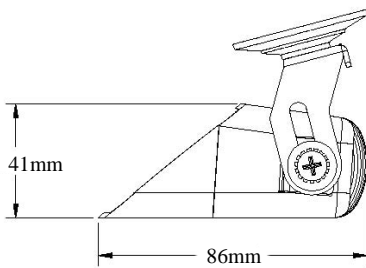

## FEATURES:

- Clear non-fluted lens and black moulded polycarbonate integrated hood and housing with bale bracket and two suction cups for mounting.
- Wide angle visibility and high intensity rivals strobe in performance while using only 30% of the amp draw.
- SmartLED® design requires no external flasher.
- Forty-five Scan-Lock™ flash patterns. Allows for Alternating (2x2 diodes) and Simultaneous patterns (for split models) and Steady-Burn.
- Split colours available.
- Fully encapsulated electronics provide full moisture and vibration protection.
- 2.4m straight cord and cigar plug with On/Off Switch and patterns control switch.
- 5 year warranty on Super-LEDs.