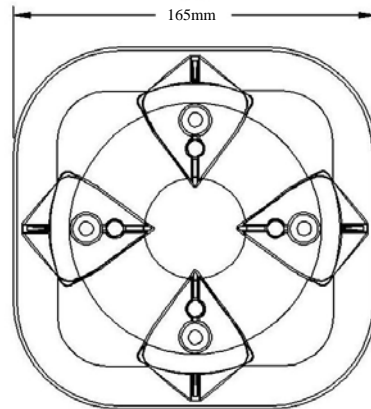

SA315P - Smaller size speaker with full size performance will mount in more locations than ever before. The SA315P installs easily and delivers traffic clearing warning where it's needed. Weight 3kg

Part Number: SA315PUK

SA340STS - Short, round aluminium speaker flare adaptable for most covert installations and motorcycle applications. Weight 3.5kg

Part Number: SA340STS

WOODWAY®
Woodway Engineering Limited

The licensed manufacturer for
European Certified
WHELEN®
products