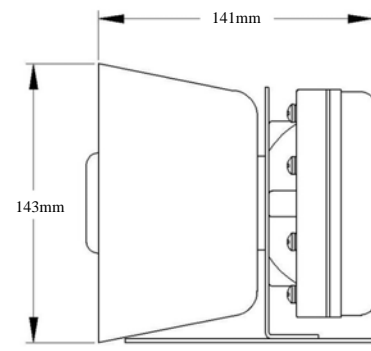

SA315P - Smaller size speaker with full size performance will mount in more locations than ever before. The SA315P installs easily and delivers traffic clearing warning where it's needed. Weight 3kg

Part Number: SA315PUK

SA340STS - Short, round aluminium speaker flare adaptable for most covert installations and motorcycle applications. Weight 3.5kg

Part Number: SA340STS

WOODWAY®
Woodway Engineering Limited

The licensed manufacturer for
European Certified
WHELEN®
products