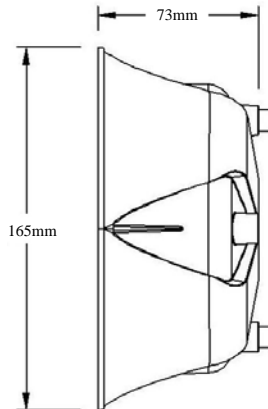

SA315P - Smaller size speaker with full size performance will mount in more locations than ever before. The SA315P installs easily and delivers traffic clearing warning where it's needed. Weight 3kg

Part Number: SA315PUK

SA340STS - Short, round aluminium speaker flare adaptable for most covert installations and motorcycle applications. Weight 3.5kg

Part Number: SA340STS

WOODWAY®
Woodway Engineering Limited

The licensed manufacturer for
European Certified
WHELEN®
products