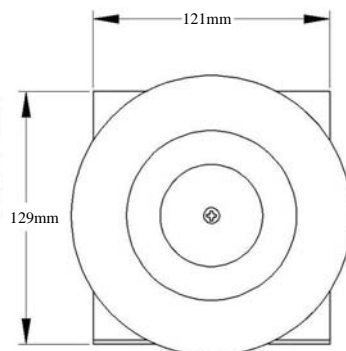

SA315P - Smaller size speaker with full size performance will mount in more locations than ever before. The SA315P installs easily and delivers traffic clearing warning where it's needed. Weight 3kg

Part Number: SA315PUK

SA340STS - Short, round aluminium speaker flare adaptable for most covert installations and motorcycle applications. Weight 3.5kg

Part Number: SA340STS

WOODWAY®
Woodway Engineering Limited

The licensed manufacturer for
European Certified
WHELEN®
products