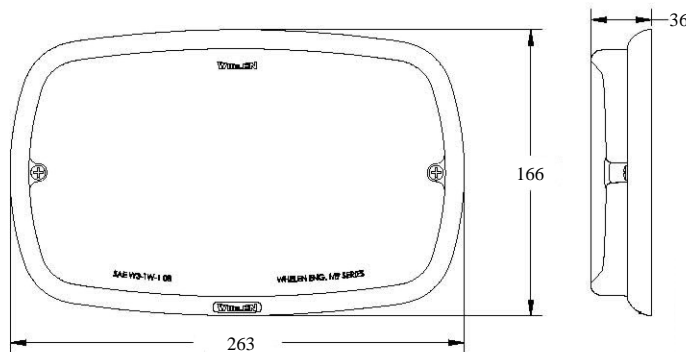

The licensed manufacturer for European Certified
WHELEN®
products

M SERIES

OVERALL DIMENSIONS

ALL DIMENSIONS ARE QUOTED TO THE NEAREST mm

MOUNTING DIAGRAMS

M4

M6

M7