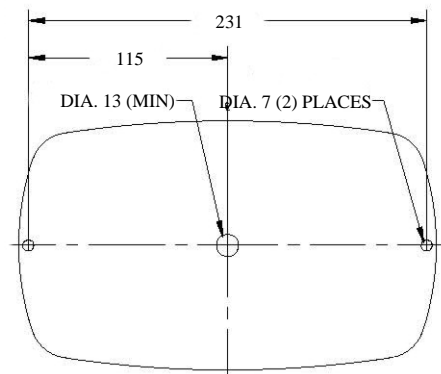

The licensed manufacturer for European Certified
WHELEN®
products

M SERIES

OVERALL DIMENSIONS

ALL DIMENSIONS ARE QUOTED TO THE NEAREST mm

MOUNTING DIAGRAMS

M4

M6

M7