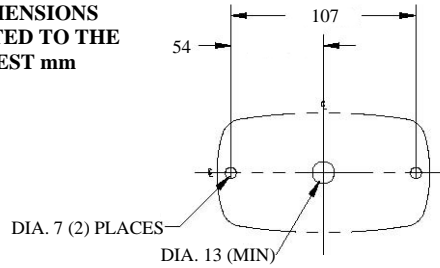

TECHNICAL:

Current Draw amps @ 12.8, VDC in solid mode.

Model	Peak	Average.
M4	1.5	0.6
M6	2.25	0.9
M7	2.25	0.9
M9	3	1.2

Available in Red, Amber, Blue &

LED Remote Light Heads

WOODWAY®
Woodway Engineering Limited

The licensed manufacturer for European Certified
WHELEN®
products

M SERIES

OVERALL DIMENSIONS

ALL DIMENSIONS ARE QUOTED TO THE NEAREST mm

MOUNTING DIAGRAMS

M4

M6

M7