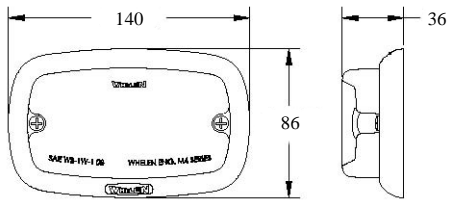

TECHNICAL:

Current Draw amps @ 12.8, VDC in solid mode.

Model	Peak	Average.
M4	1.5	0.6
M6	2.25	0.9
M7	2.25	0.9
M9	3	1.2

Available in Red, Amber, Blue &

LED Remote Light Heads

WOODWAY®
Woodway Engineering Limited

The licensed manufacturer for European Certified
WHELEN®
products

M SERIES

OVERALL DIMENSIONS

ALL DIMENSIONS ARE QUOTED TO THE NEAREST mm

MOUNTING DIAGRAMS

M4

M6

M7