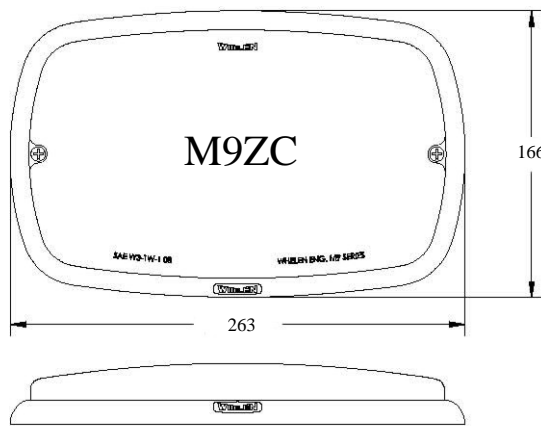

FEATURES:

- Surface mounted via two screws.
- Updated design allows for faster and easier installation.
- Super-Led's provide unmatched high intensity warning, low current consumption.
- Lens and reflector are a sealed assembly. Lighthouse is designed with mounting screws located outside of the sealed lens/reflector assembly eliminating water infiltration.
- Rear gasket insures that the light head and optional flange does not make contact with the vehicle's surface.
- M Series comes standard with hard coated lenses that resists scratches, chemical and UV light damage.

All dimensions in mm