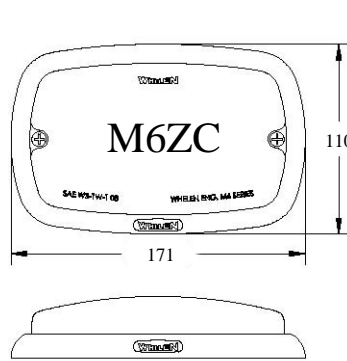

All dimensions in mm

M6ZC	12V	Gradient Scene Light, White, Clear Lens, 12VDC
M6ZC24	24V	Gradient Scene Light, White, Clear Lens, 24VDC
M9ZC	12V	Scene Light, White, Clear Lens, 12VDC
M9ZC24	24V	Scene Light, White, Clear Lens, 24VDC
M6FC		M6 Chrome Flange (Optional)
M9FC		M9 Chrome Flange (Optional)
M6P15C		M6 - 15° Angled Chrome Housing (Optional)