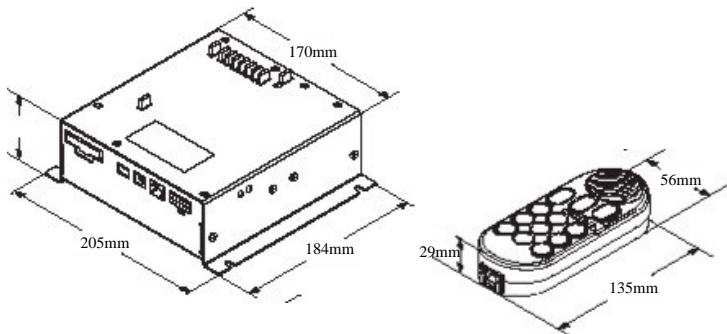

Part Number:

HHS2200 - 12V full function programmable amplifier and hand-held controller.

The licensed manufacturer for
European Certified
WHELEN
products

WOODWAY®
Woodway Engineering Limited

Woodway Engineering Ltd., Lower Road, Barnacle, Coventry, CV7 9LD

Phone: 02476 841750

Fax: 02476 621796

e-mail: woodway@btconnect.com

www.woodwayengineering.co.uk